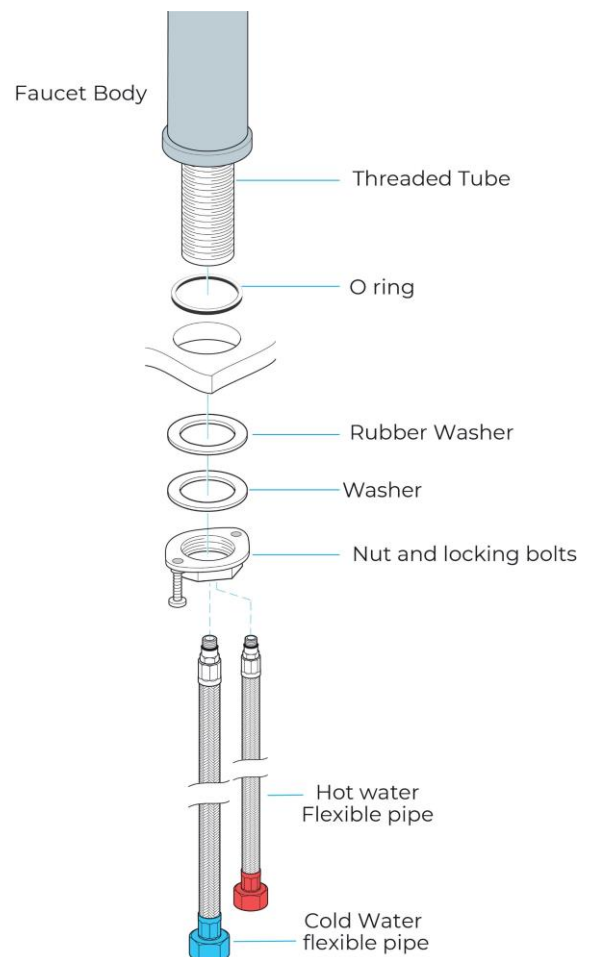

## BATHSELECT SLEEK DESIGN WHITE & GOLD COMBINATION LONG DECK FAUCET SPECS

### Specs:

- Color : White and Gold
- Plug Profile : Deck Mount
- Style : Waterfall Spout Faucet
- Material : Brass
- Pattern : Contemporary
- Shape : Aerator Spout
- Flow Rate : 2.2 Gallons Per Minute
- Handle/Lever Placement : Single Handle On The Faucet Center Head
- Batteries Required : No
- Valve core material : ceramic
- Top high quality ceramic cartridge : unique design