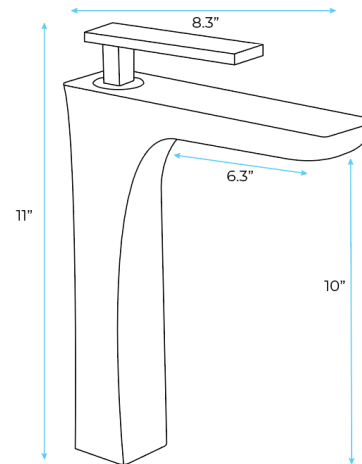

## BATHSELECT SLEEK DESIGN WHITE & GOLD COMBINATION LONG DECK FAUCET SPECS

### Specs:

- Color : White and Gold
- Plug Profile : Deck Mount
- Style : Waterfall Spout Faucet
- Material : Brass
- Pattern : Contemporary
- Shape : Aerator Spout
- Flow Rate : 2.2 Gallons Per Minute
- Handle/Lever Placement : Single Handle On The Faucet Center Head
- Batteries Required : No
- Valve core material : ceramic
- Top high quality ceramic cartridge : unique design